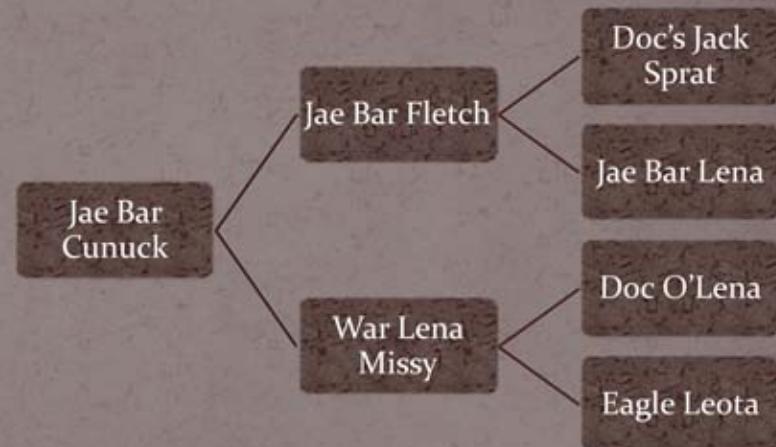

# Jae Bar Cunuck

1995 • Bay Stallion

- A Direct Son of Jae Bar Fletch – Many Consider Jae Bar Fletch to be one of the Greatest Cutting Horses to Look Through a Bridle

**Ken & Maureen Fisher**

**Phone: (403) 845-5276**